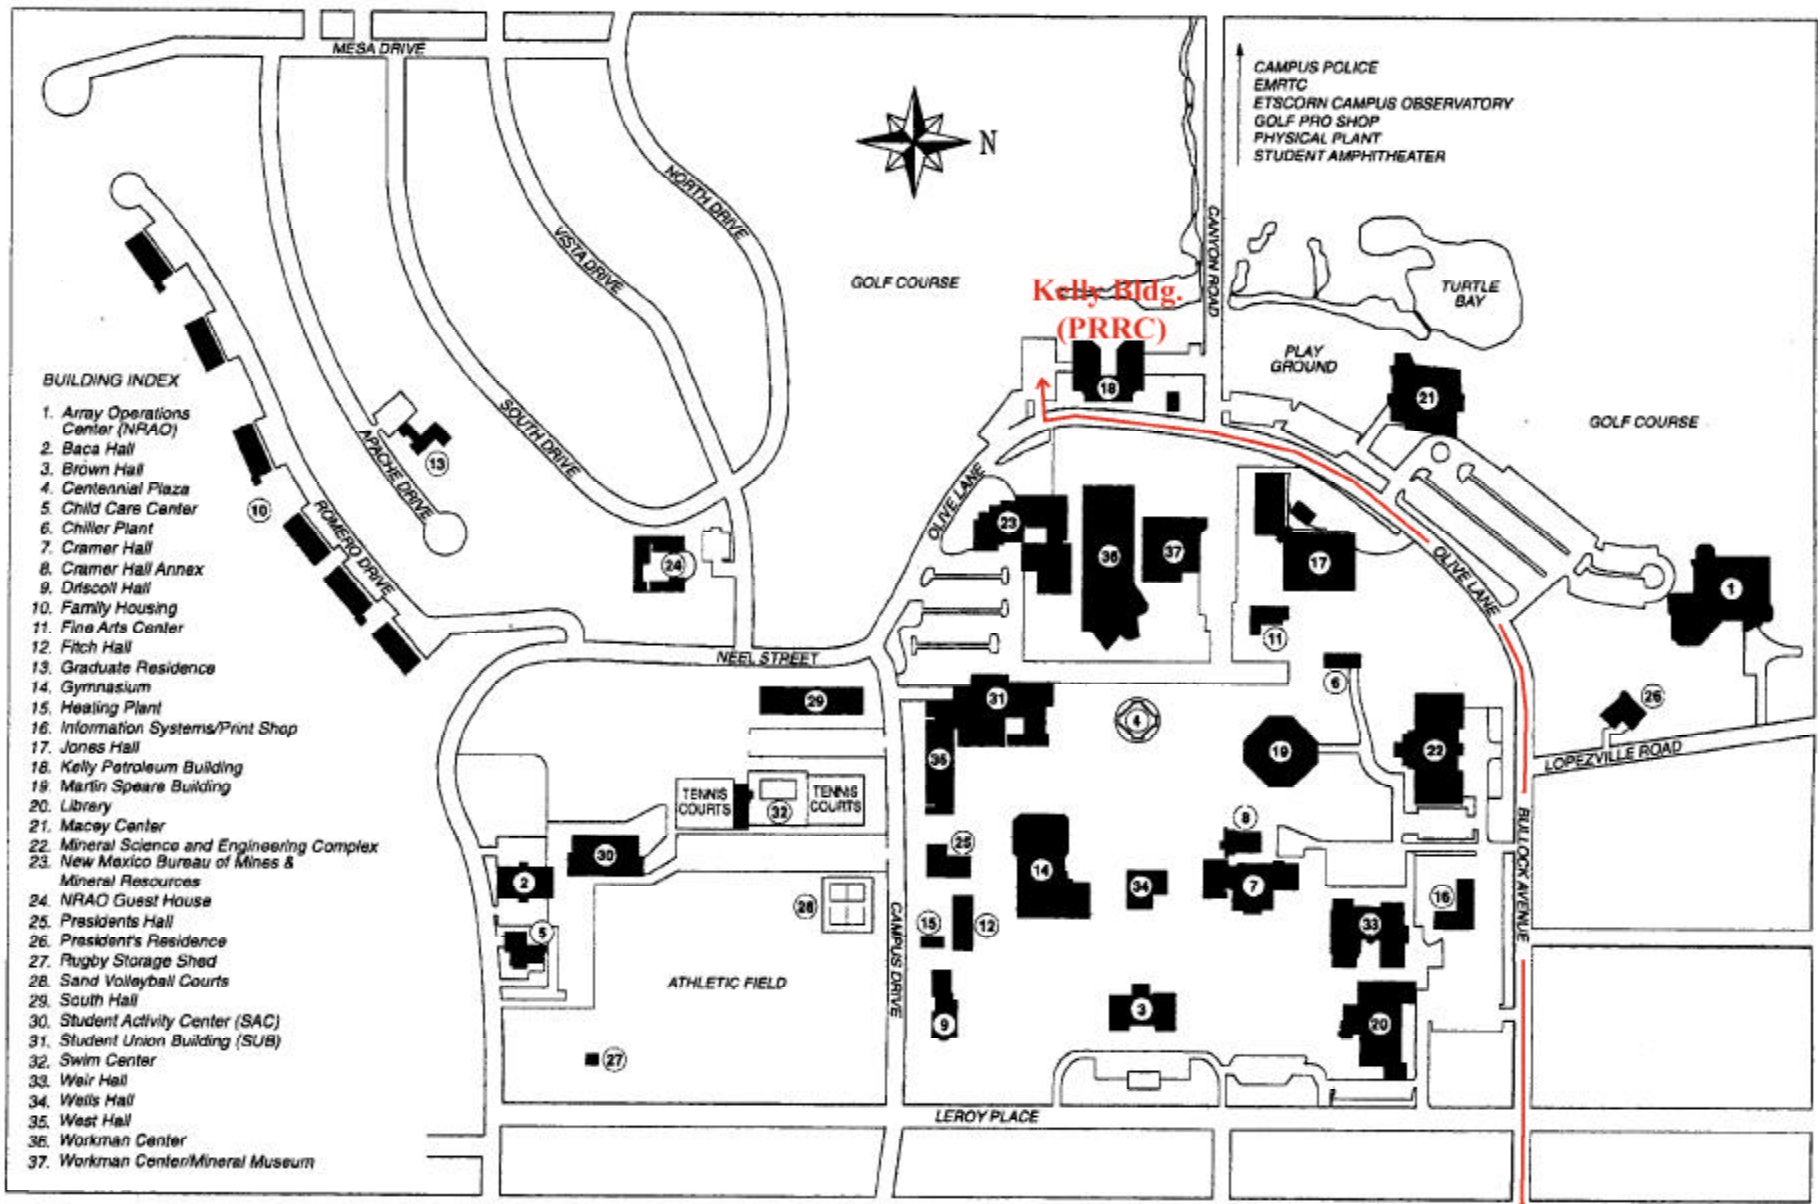

New Mexico Tech Campus
Socorro, New Mexico 87801
1-800-428-TECH